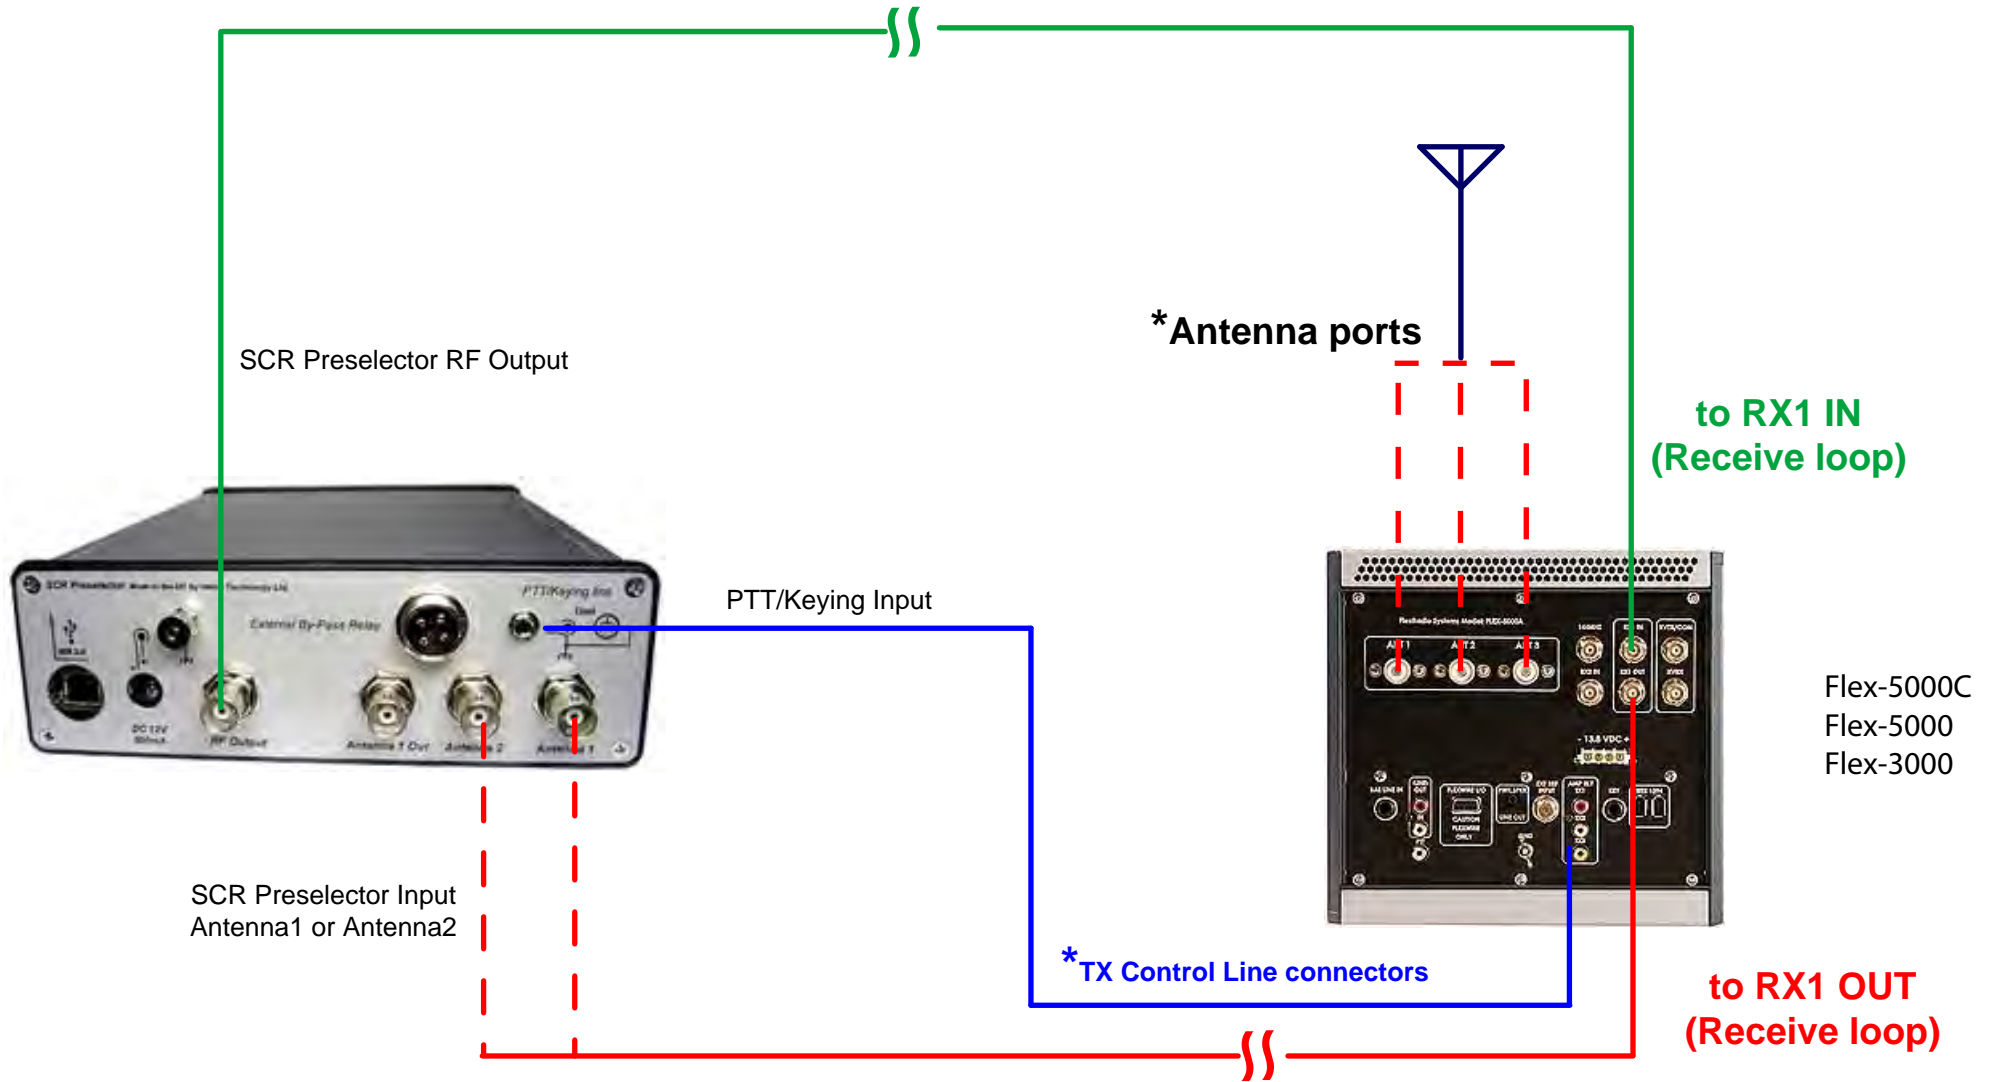

SCR PRESELECTOR

Connection to Flex5000 radio. Diagram

* (see Primary antenna ports configuration on FLEX-5000_Owners_Manual)

* (see External Keying Lines configuration on FLEX-5000_Owners_Manual)

SCR PRESELECTOR

Connection to Flex5000 radio. Diagram

RF 150 Watts. Dual relay for antenna by-pass
(model: Default NO By-Passed)

* (see Primary antenna ports configuration on FLEX-5000_Owners_Manual)

* (see External Keying Lines configuration on FLEX-5000_Owners_Manual)