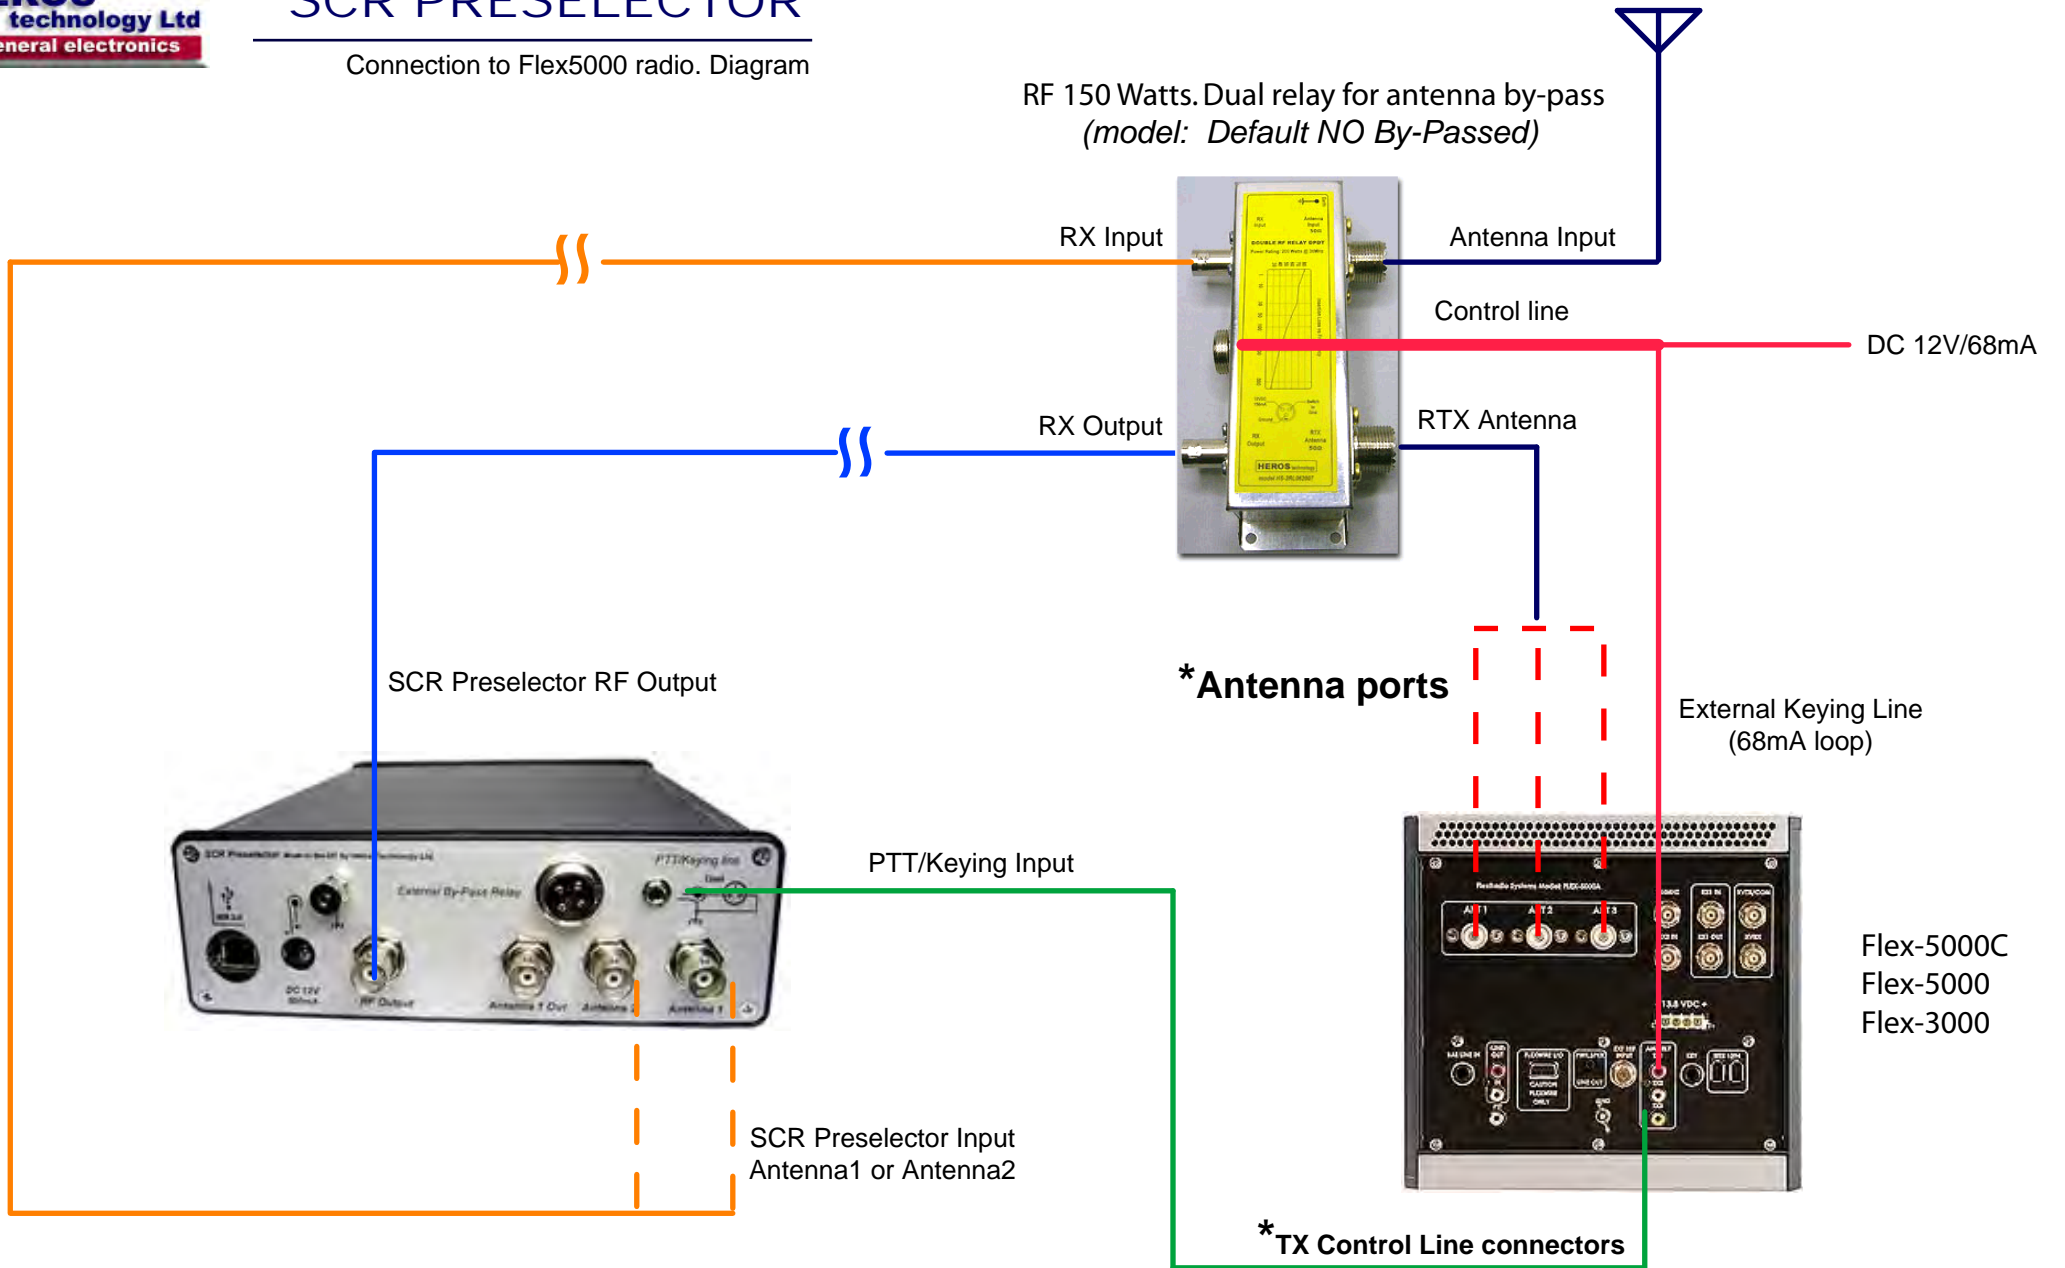

SCR PRESELECTOR

Connection to Flex5000 radio. Diagram

* (see Primary antenna ports configuration on FLEX-5000_Owners_Manual)

* (see External Keying Lines configuration on FLEX-5000_Owners_Manual)

SCR PRESELECTOR

Connection to Flex5000 radio. Diagram

RF 150 Watts. Dual relay for antenna by-pass
(model: Default NO By-Passed)

* (see Primary antenna ports configuration on FLEX-5000_Owners_Manual)

* (see External Keying Lines configuration on FLEX-5000_Owners_Manual)